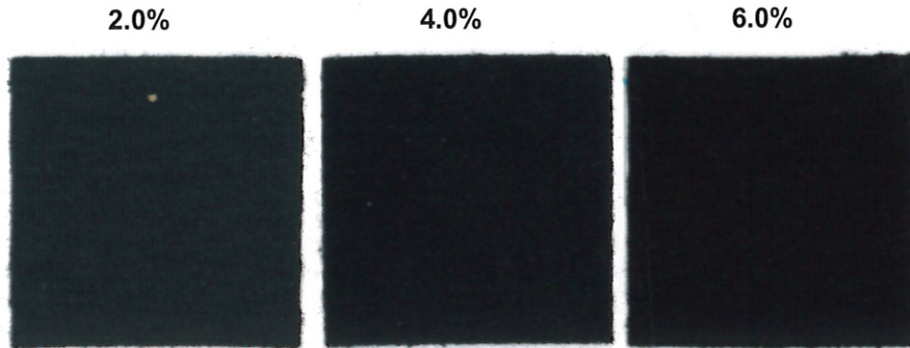

# Remazol<sup>®</sup> Night Black RGB

## AATCC Fastness Ratings:

Dyeing Depth	2.0%	4.0%	6.0%
20 Hrs Light Fastness	4 - 5	4 - 5	5
40 Hrs Light Fastness	4	4	4 - 5
20 Hrs Alkaline Perspiration	3	4	5
2A Wash Fastness	4 - 5	4	4
2A Wash Fastness (+20 ppm Chlorine)	4	4 - 5	4 - 5
3A Wash Fastness	4 - 5	4 - 5	5
4A Wash Fastness	2 - 3	4	4 - 5
Cold Water Bleed	5	5	5
AATCC 190 Home Laundering	4	4-5	5
Crock Fastness (Wet)	4	3	3
Crock Fastness (Dry)	4 - 5	4	3